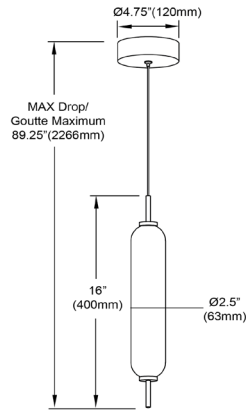

## TYA-141LEDP

<b>Height</b>	15.75"
<b>Width/Length</b>	2.5"
<b>Depth</b>	2.5"
<b>Weight</b>	2 lbs

<b>Body Material</b>	Metal
<b>Finish/Color</b>	Aged Brass
<b>Type of Finish</b>	Electroplated

<b>Light Qty</b>	1
<b>Light Base</b>	LED
<b>Light Max Watt</b>	10
<b>Light Inc</b>	Yes
<b>Light Lumens</b>	750(Initial) 300(delivered)
<b>Light CRI</b>	90+
<b>Light CCT</b>	3000K
<b>Light Life</b>	30000 Hours

<b>Dimmable</b>	Dimmable
<b>LED Compatible</b>	Integrated LED
<b>Total Wattage</b>	10W

<b>Second Material</b>	Glass
<b>Second Finish/Color</b>	White
<b>Second Type of Finish</b>	Opal

<b>Rated For</b>	Damp Location
<b>Voltage</b>	120V